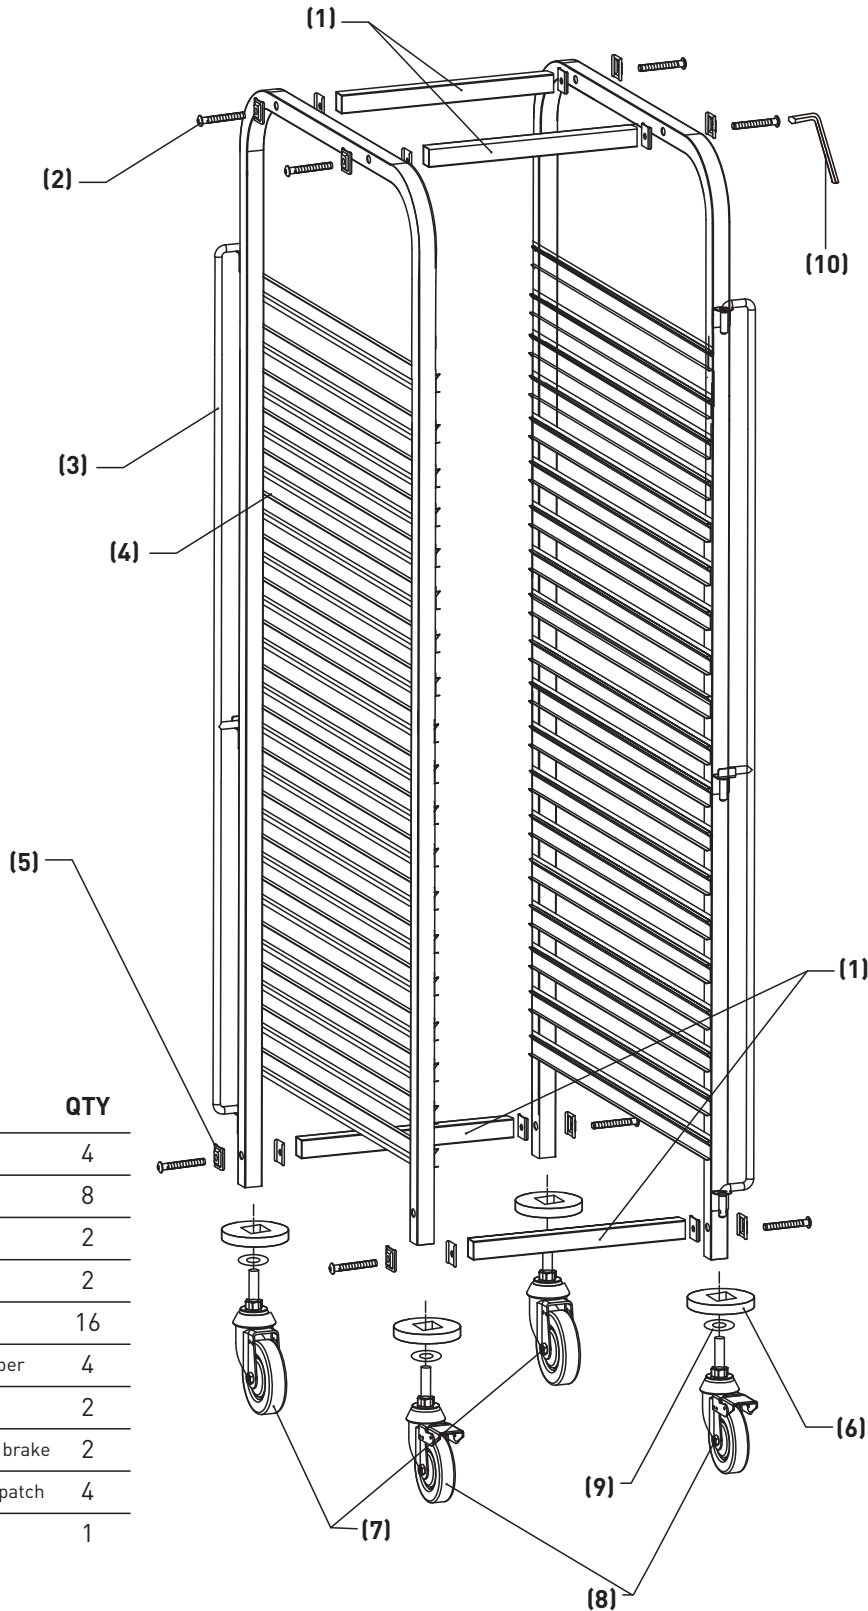

### Regalwagen GastroNorm 1/1 GN 1/1 Trolley

Art. Nr. 8100/175

NO.	NAME	QTY
(1)	Connect bar	4
(2)	Bolt M8 x 60	8
(3)	Block bar	2
(4)	Body	2
(5)	Stator	16
(6)	Plastic bumper	4
(7)	Φ100 Wheel	2
(8)	Φ100 Wheel brake	2
(9)	M14 bolt fix patch	4
(10)	Allen key	1